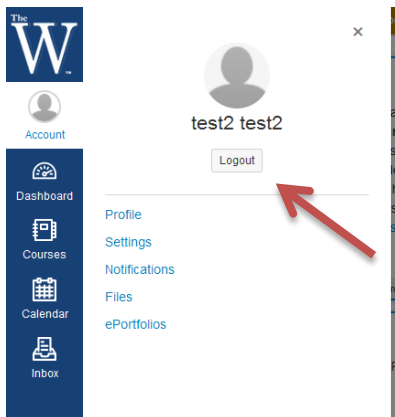

## Locating the Canvas Logout Button

1. Select “Account”.

2. Select “Logout”.