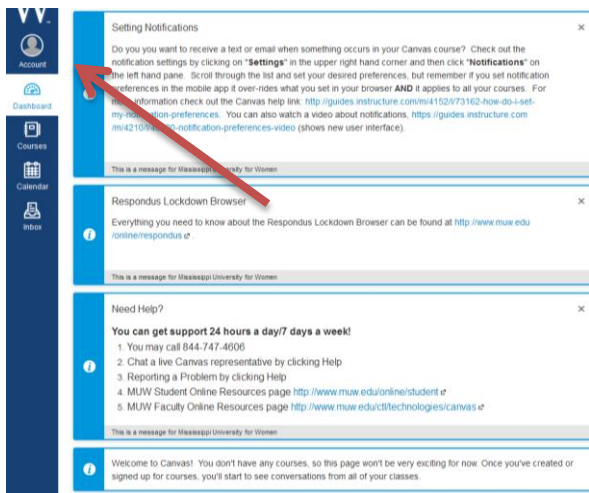

## Locating the Canvas Logout Button

1. Select “Account”.

2. Select “Logout”.